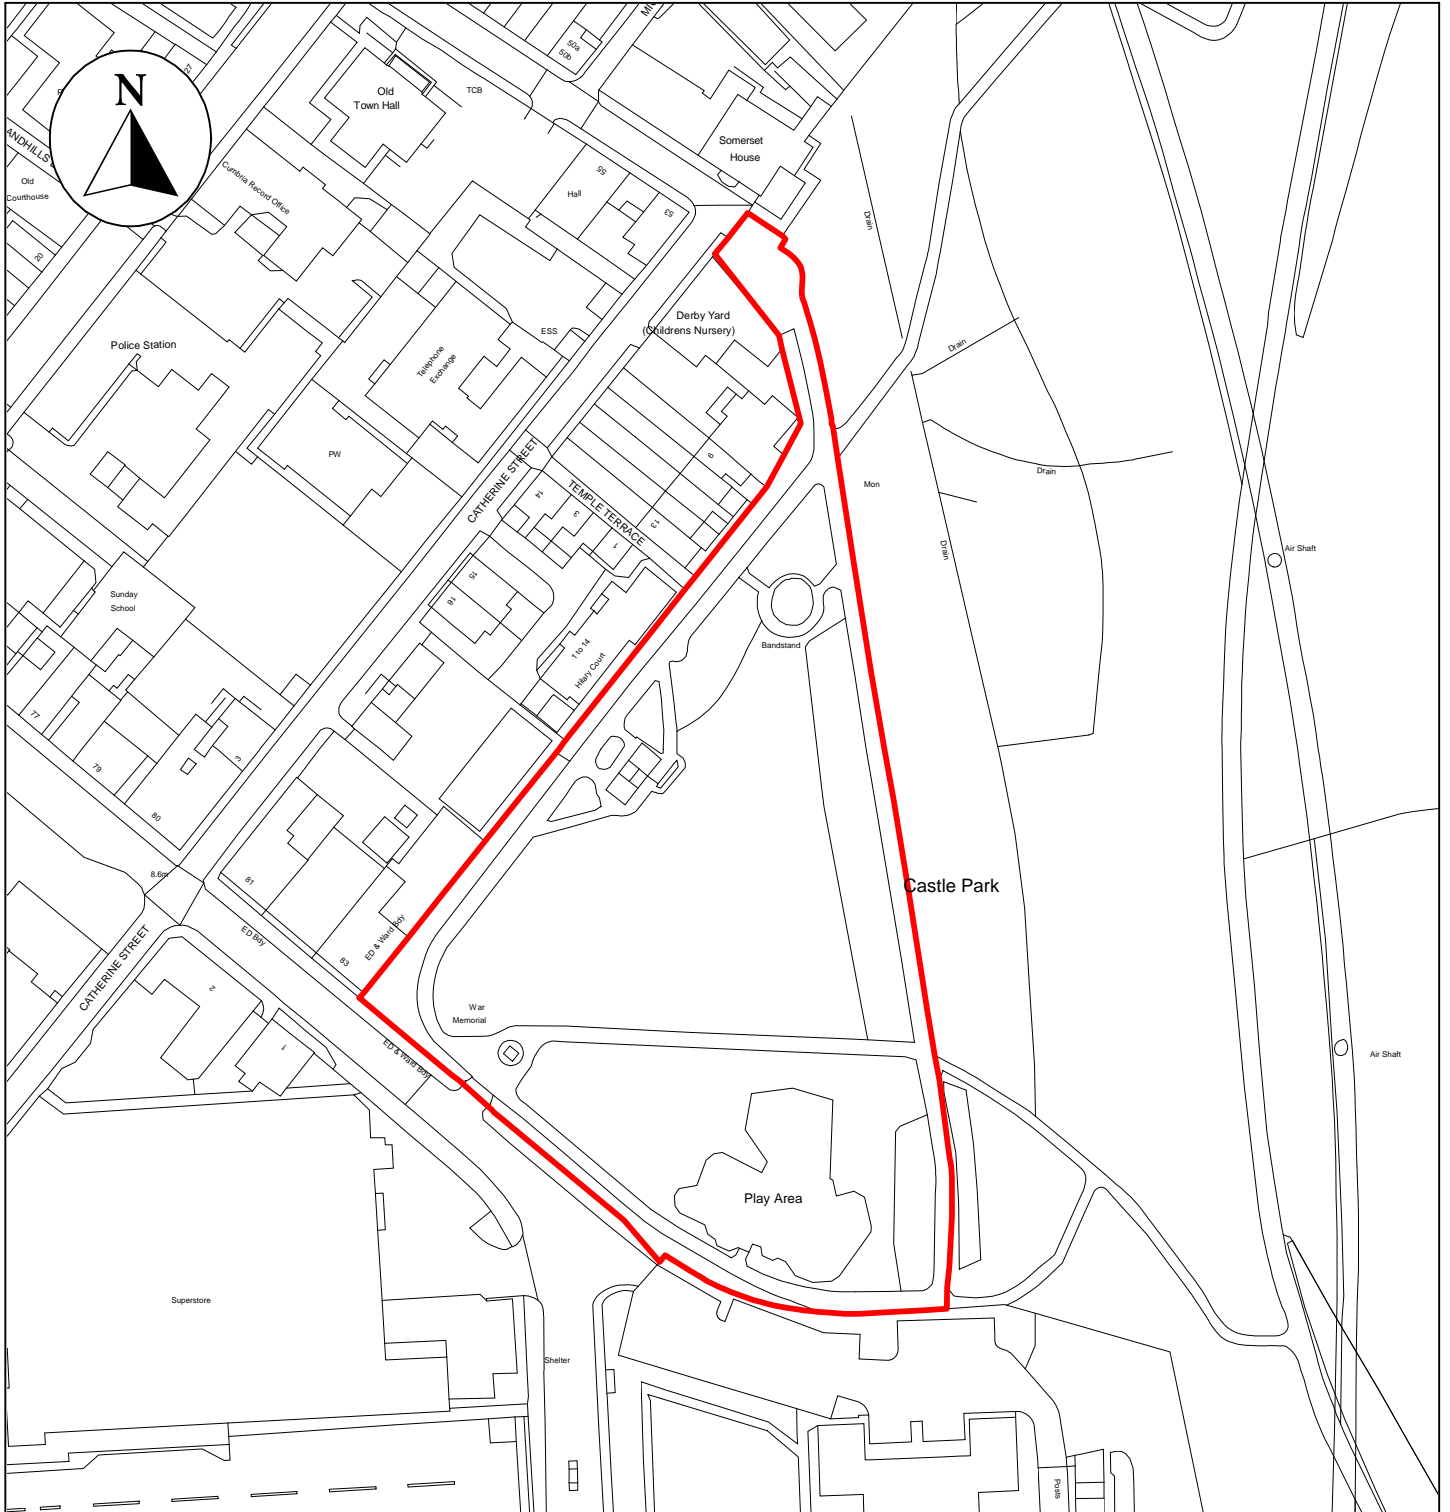

Public Space Protection Order Cumberland Council 2024

ANTI-SOCIAL BEHAVIOUR CRIME AND
POLICING ACT 2014

Castle Park, Flatt Walks, Whitehaven, CA28 7AL

Neighbourhoods
Education and Enforcement
Allerdale House
Workington
CA14 3YJ

Scale: 1 : 1,500
Date: February 2024

©crown copyright database rights 2024
ordnance survey AC0000861732